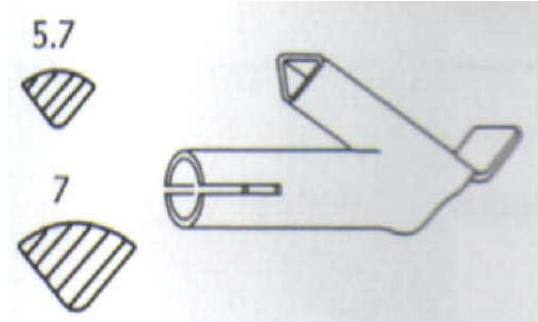

TRIANGULAR SPEED NOZZLES

WDD 27B.0 SMALL 3/32" MW TRIANGULAR
WDD 27B MEDIUM 5.7MM TRIANGULAR
WDD 7MM LARGE 7MM TRIANGULAR
WDD 592 XLARGE 9MM TRIANGULAR