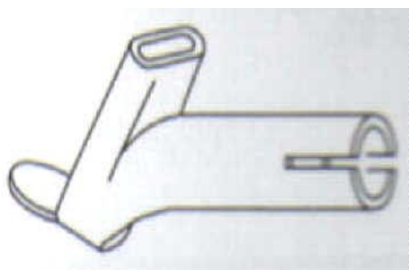

**SPEED NOZZLES COMMON TO
FORSTHOFF / BAK-RION
LEISTER / STEINEL HG 2300 EM
HAND WELDERS**

SPEED NOZZLES PUSH FIT ON THE STANDARD PENCIL NOZZLE

WDD 3 3MM ROUND SPEED NOZZLE
WDD 4 4MM ROUND SPEED NOZZLE
WDD 5 5MM ROUND SPEED NOZZLE

WDD 3N 3MM NARROW PREHEAT
WDD 4N 4MM NARROW PREHEAT
WDD 5N 5MM NARROW PREHEAT

TRIANGULAR SPEED NOZZLES

WDD 27B.0 SMALL 3/32" MW TRIANGULAR
WDD 27B MEDIUM 5.7MM TRIANGULAR
WDD 7MM LARGE 7MM TRIANGULAR
WDD 592 XLARGE 9MM TRIANGULAR