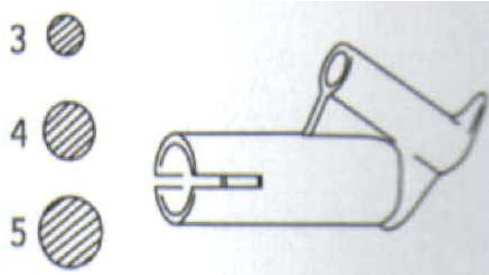

**SPEED NOZZLES COMMON TO
FORSTHOFF / BAK-RION
LEISTER / STEINEL HG 2300 EM
HAND WELDERS**

SPEED NOZZLES PUSH FIT ON THE STANDARD PENCIL NOZZLE

WDD 3 3MM ROUND SPEED NOZZLE
WDD 4 4MM ROUND SPEED NOZZLE
WDD 5 5MM ROUND SPEED NOZZLE

WDD 3N 3MM NARROW PREHEAT
WDD 4N 4MM NARROW PREHEAT
WDD 5N 5MM NARROW PREHEAT

TRIANGULAR SPEED NOZZLES

WDD 27B.0 SMALL 3/32" MW TRIANGULAR
WDD 27B MEDIUM 5.7MM TRIANGULAR
WDD 7MM LARGE 7MM TRIANGULAR
WDD 592 XLARGE 9MM TRIANGULAR