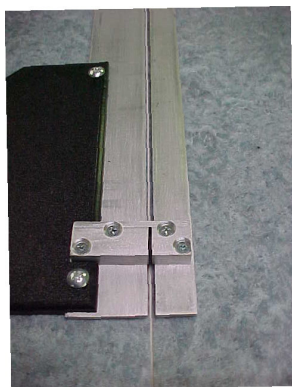

DO IT YOUR SELF KIT WDD 708

WELDY PRO
Heat Gun 120V
\$ 298.00
 Includes
 (Heat Gun Style may vary)
 Reduction nozzle
 Speed Welding Nozzle
 Pull Groover & Blades
 Trim Plate Knife
 Spatula Knife

Adjustable temperature
 via Thumb Wheel

SPECIAL NOZZLE

**WDD648 \$ 35.00 TACKING & FLAT
 SMOOTHING TIP**

WDD 599 STRAIGHT EDGE GUIDE

For FAST & EASY HAND
 GROOVING
 Guide Wheels Keep You
 Centered on the Seam
 Then let you Roll it Up
 for the next section.

6" x 42" Straight Edge Guide
 With Guide Wheels IN THE SEAM
\$ 70.00