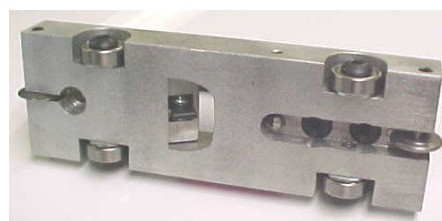

WHEELED SUPER GROOVER WDD655

NEW NARROWER BASE

\$240.00

2.5" WIDE & 8" LONG

NOW WITH TWO CUTTING BLADE OPTIONS

THE **U TYPE** BLADE

FOR VINYL FLOORS

THE **BAR TYPE** BLADE

FOR ANTI SLIP FLOORS

FRONT KNIFE GUIDE WHEEL
REAR GUIDE WHEEL
BALL BEARING WHEELS
NARROW DESIGN FOR CLOSE TO WALL SEAMS
NEW LARGE COMFORTABLE HANDLE

ADJUSTABLE
CUTTING
DEPTH

NEW WAVE GROOVER

WDD 654

\$380

**NEW
DESIGN**

CURVES
NO PROBLEM
STRAIGHT RUNS
RIGHT TO THE WALL

Uses standard U shape blades (WDD 758B)

Straight Runs
Front guide wheel and
middle guide wheel.

The back blade will adjust
down to go backwards to finish
to the wall