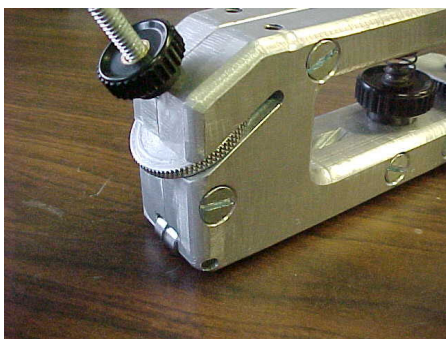

WHEELED SUPER GROOVER WDD655

NEW NARROWER BASE

\$240.00

2.5" WIDE & 8" LONG

NOW WITH TWO CUTTING BLADE OPTIONS

THE **U TYPE** BLADE

FOR VINYL FLOORS

THE **BAR TYPE** BLADE

FOR ANTI SLIP FLOORS

FRONT KNIFE GUIDE WHEEL
REAR GUIDE WHEEL
BALL BEARING WHEELS
NARROW DESIGN FOR CLOSE TO WALL SEAMS
NEW LARGE COMFORTABLE HANDLE

ADJUSTABLE
CUTTING
DEPTH

NEW WAVE GROOVER

WDD 654

\$380

**NEW
DESIGN**

CURVES
NO PROBLEM
STRAIGHT RUNS
RIGHT TO THE WALL

Uses standard U shape blades (WDD 758B)

Straight Runs
Front guide wheel and
middle guide wheel.

The back blade will adjust
down to go backwards to finish
to the wall